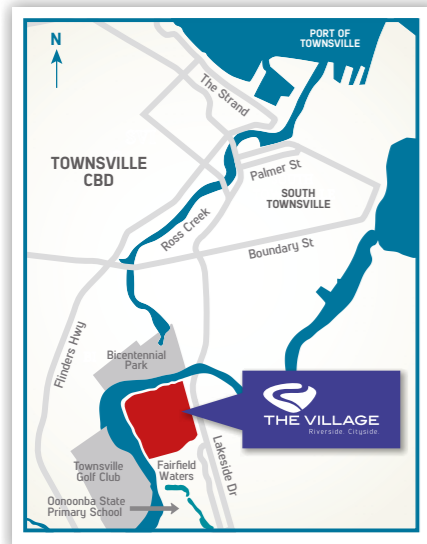

Stage 10

House and Land Packages Available

1300 650 689

thevillagetownsville.com.au | Riveredge Boulevard, Oonoonba

*Not to scale. Note: Stage plan is indicative only and is subject to change without notice. This material has been prepared by the Economic Development Queensland. The material is a guide only, and does not constitute an offer and is subject to the terms of any sales contract. Whilst all information has been gathered from sources we deem reliable, we do not guarantee the accuracy of the information, nor do we accept responsibility for any action taken by intending purchasers on this information. All illustrations in relation to the development are conceptual only and final development features are subject to final planning approvals. Intending purchasers should make their own enquiries in relation to the development. Changes may be made without notice to the whole or any part of the development.