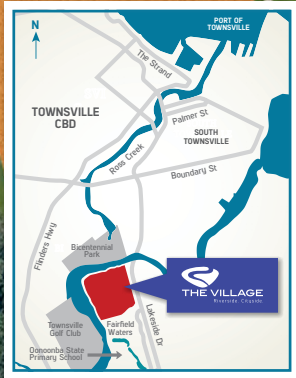

Stage 5

House and Land Packages Available