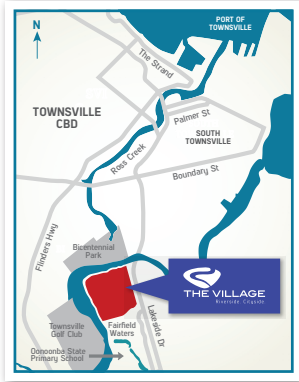

Stage 10

House and Land Packages Available