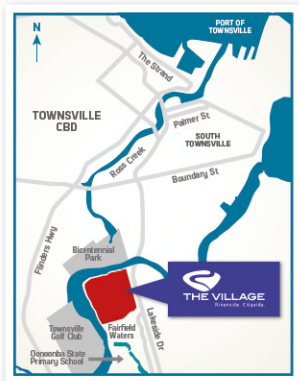

Stage 12A

House
and Land
Packages Available

1300 650 689

thevillagetownsville.com.au | 12 Riveredge Boulevard, Oonoonba

*Not to scale. Note: Stage plan is indicative only and is subject to change without notice. This material has been prepared by the Economic Development Queensland. The material is a guide only, and does not constitute an offer and is subject to the terms of any sales contract. Whilst all information has been gathered from sources we deem reliable, we do not guarantee the accuracy of the information, nor do we accept responsibility for any action taken by intending purchasers on this information. All illustrations in relation to the development are conceptual only and final development features are subject to final planning approvals. Intending purchasers should make their own enquiries in relation to the development. Changes may be made without notice to the whole or any part of the development.