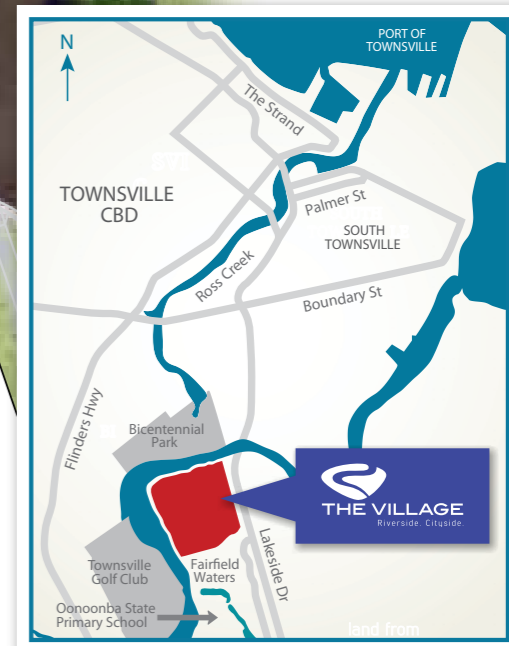

Stage 4

To Lakeside Drive >

1300 650 689
 thevillagetownsville.com.au
 Riveredge Boulevard, Oonoonba

Not to scale. Note: Stage plan is indicative only and is subject to change without notice. This material has been prepared by the Economic Development Queensland. The material is a guide only, and does not constitute an offer and is subject to the terms of any sales contract. Whilst all information has been gathered from sources we deem reliable, we do not guarantee the accuracy of the information, nor do we accept responsibility for any action taken by intending purchasers on this information. All illustrations in relation to the development are conceptual only and final development features are subject to final planning approvals. Intending purchasers should make their own enquiries in relation to the development. Changes may be made without notice to the whole or any part of the development.