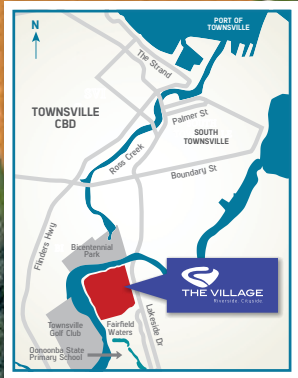

Stage 5

House and Land Packages Available