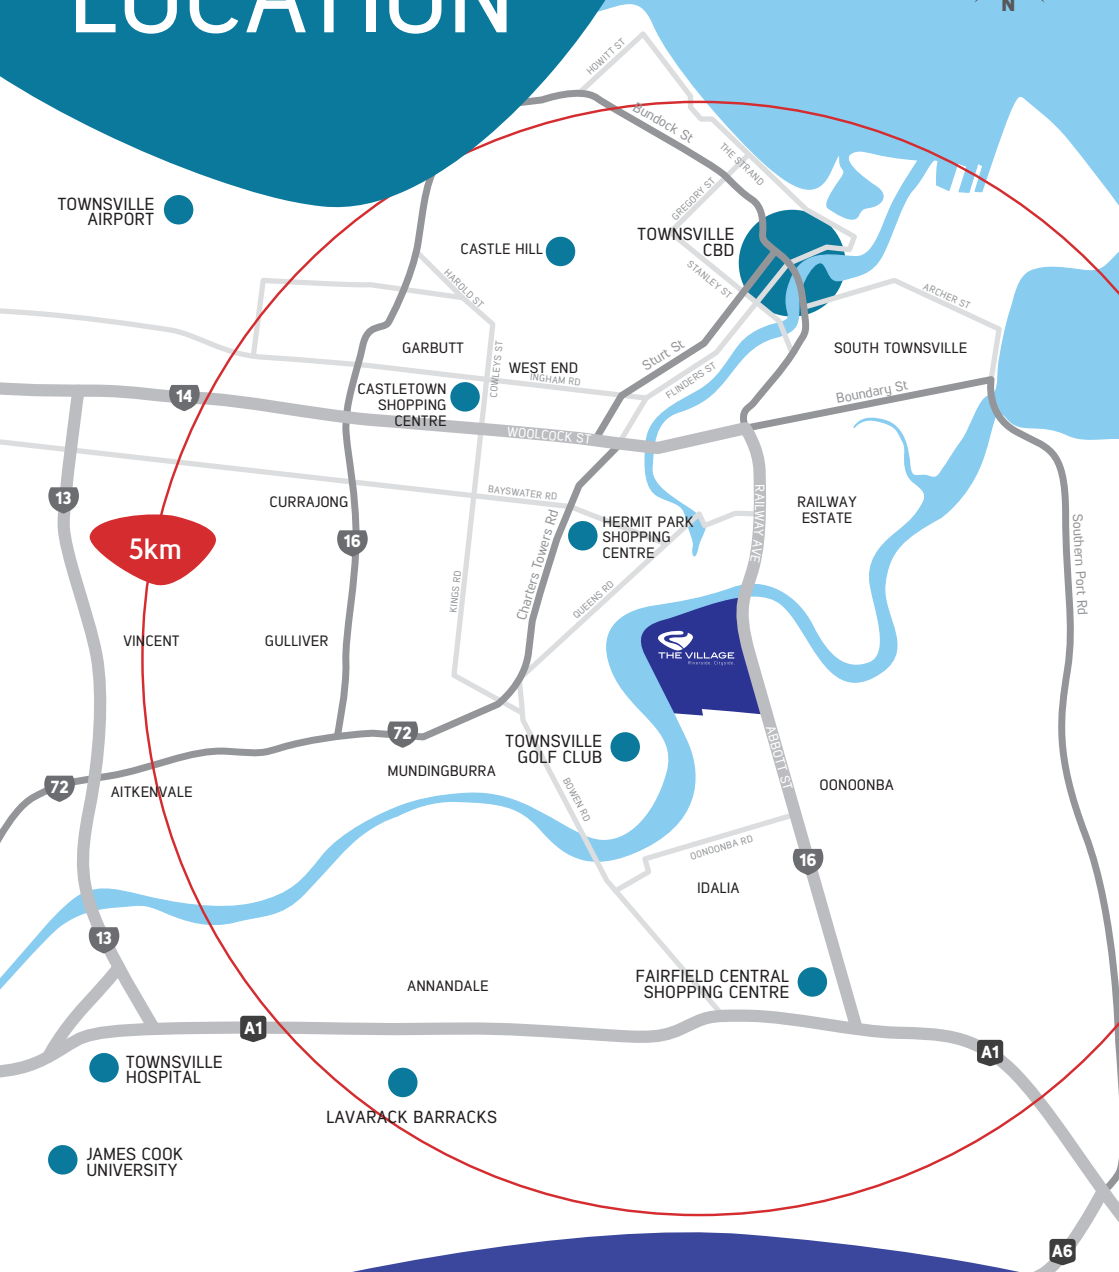

LOCATION

1300 650 689

info@thevillagetownsville.com.au

thevillagetownsville.com.au

THE VILLAGE
Riverside. Cityside.